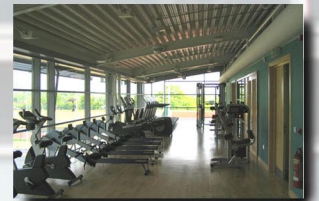

SPORTS FACILITY & ELITE JUDO CENTRE UNIVERSITY OF WOLVERHAMPTON

PROJECT DESCRIPTION

The new sports and elite judo training centre at the Walsall Campus provides unique facilities to support international level judo players whilst satisfying the educational needs of the University.

The project incorporates a 12-court sports hall designed to Sport England requirements, which can be used as three separate arenas. Separate conditioning and training rooms are provided, along with all ancillary accommodation. The project forms the impetus for the Walsall Campus masterplan and includes a new campus road system. A new full size synthetic pitch and new athletics facilities, including 400m training track and remote throw facilities, have been provided. The existing grass pitches have also been re-layed.